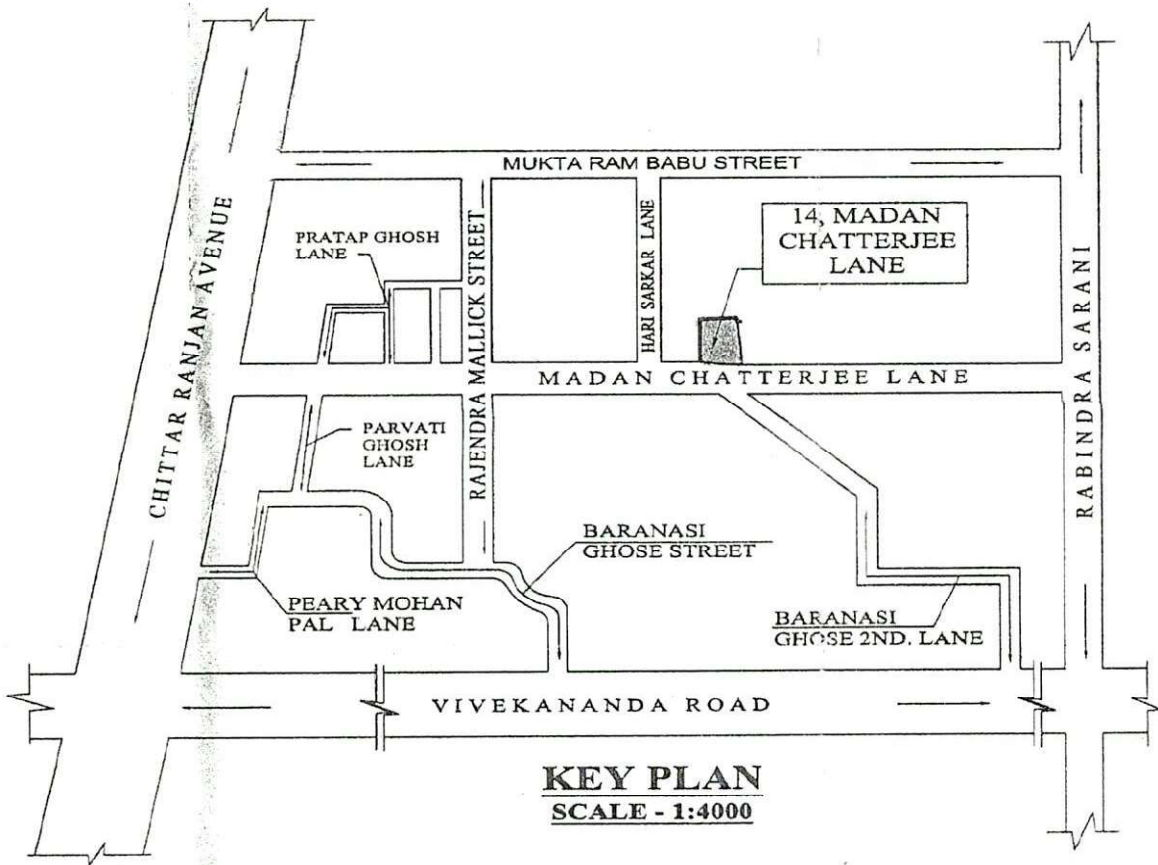

**TO WHOM IT MAY CONCERN**

Location plan of proposed project “**THE HUB (Garments Hub by BD Group)**” situated at Premises No. 14, Madan Chatterjee Lane, Under K.M.C, Ward No. 041, Borough - V, Kolkata - 700007, West Bengal is shown below:

Latitude: 22.5840621  
Longitude: 88.3600507

For M/s ROSE GARDEN COMPLEX PVT LTD.

Per ROSE GARDEN COMPLEX PVT. LTD.

Director

**Binay Kumar Dubey**  
Director